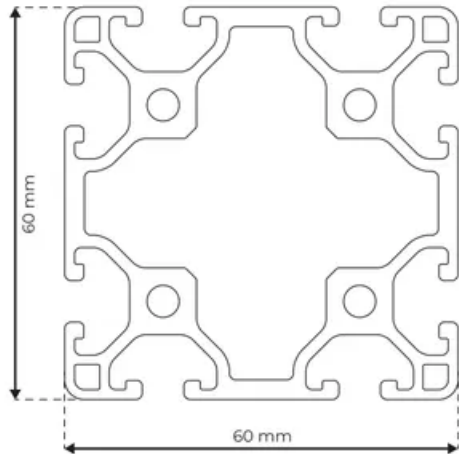

## Profile 6 60x60 Light

**System:** 30 - Slot 6  
**Dimensions:** 60x60  
**Length (mm):** 6000  
**Material Quality:** Light  
**Profile Type:** Open

## General Data

Designation	System	Ix (cm <sup>4</sup> )	Iy (cm <sup>4</sup> )	Wx (cm <sup>3</sup> )	Wy (cm <sup>3</sup> )
RP3090	30 - Slot 6	38.69	38.69	12.9	12.9

Designation	A (cm <sup>2</sup> )	Mass (kg/m)
RP3090	9.71	2.62