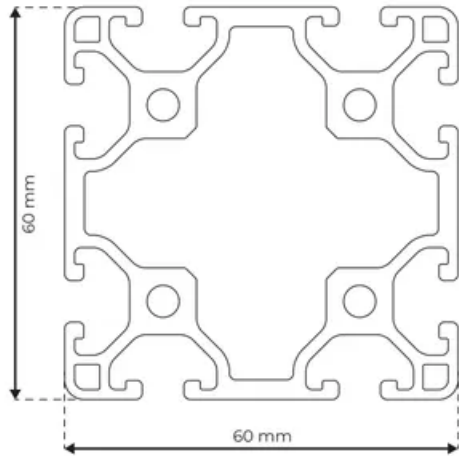

Profile 6 60x60 Light

System: 30 - Slot 6
Dimensions: 60x60
Length (mm): 6000
Material Quality: Light
Profile Type: Open

General Data

Designation	System	Ix (cm ⁴)	Iy (cm ⁴)	Wx (cm ³)	Wy (cm ³)
RP3090	30 - Slot 6	38.69	38.69	12.9	12.9

Designation	A (cm ²)	Mass (kg/m)
RP3090	9.71	2.62