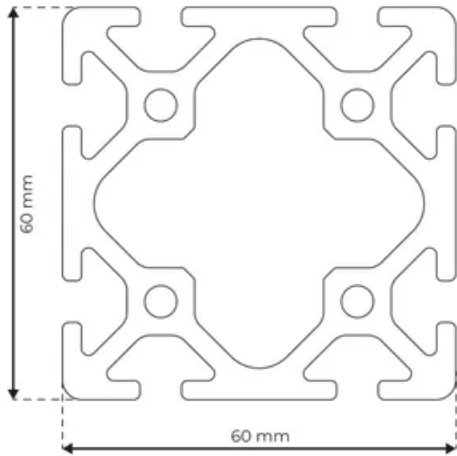

Profile 6 60x60 Normal

System: 30 - Slot 6
Dimensions: 60x60
Length (mm): 6000
Material Quality: Normal
Profile Type: Open

General Data

Designation	System	I_x (cm ⁴)	I_y (cm ⁴)	W_x (cm ³)	W_y (cm ³)
RP3040	30 - Slot 6	53.13	53.13	17.71	17.71

Designation	A (cm ²)	Mass (kg/m)
RP3040	13.1	3.54