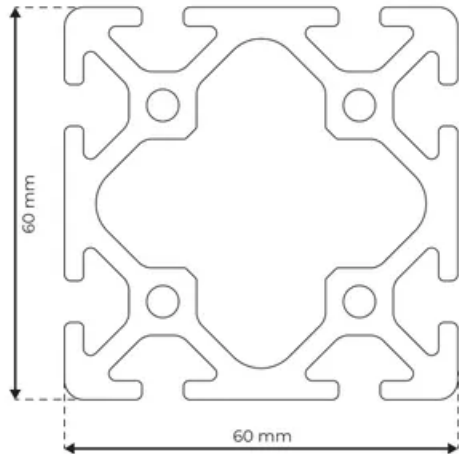

## Profile 6 60x60 Normal

**System:** 30 - Slot 6  
**Dimensions:** 60x60  
**Length (mm):** 6000  
**Material Quality:** Normal  
**Profile Type:** Open

## General Data

Designation	System	Ix (cm <sup>4</sup> )	Iy (cm <sup>4</sup> )	Wx (cm <sup>3</sup> )	Wy (cm <sup>3</sup> )
RP3040	30 - Slot 6	53.13	53.13	17.71	17.71

Designation	A (cm <sup>2</sup> )	Mass (kg/m)
RP3040	13.1	3.54