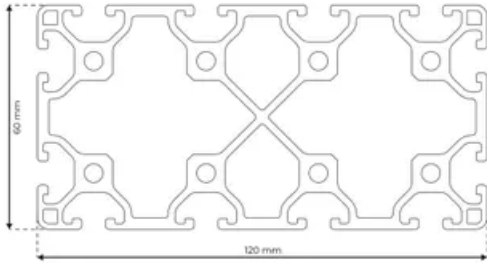

Profile 6 120x60 Light

System: 30 - Slot 6
Dimensions: 120x60
Length (mm): 6000
Material Quality: Light
Profile Type: Open

General Data

Designation	System	Ix (cm ⁴)	Iy (cm ⁴)	Wx (cm ³)	Wy (cm ³)
RP3100	30 - Slot 6	74.95	252.26	24.98	42.04

Designation	A (cm ²)	Mass (kg/m)
RP3100	18.07	4.88