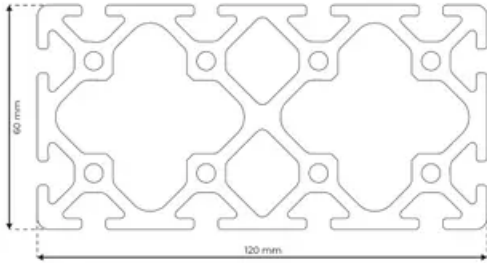

Profile 6 120x60 Normal

System: 30 - Slot 6
Dimensions: 120x60
Length (mm): 6000
Material Quality: Normal
Profile Type: Open

General Data

Designation	System	I_x (cm ⁴)	I_y (cm ⁴)	W_x (cm ³)	W_y (cm ³)
RP3050	30 - Slot 6	101.82	342	33.94	57

Designation	A (cm ²)	Mass (kg/m)
RP3050	24.47	6.61