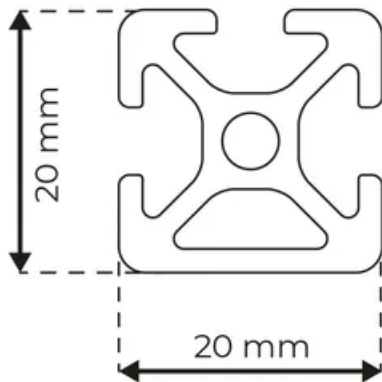

Profile 5 20x20 Normal 1N

System: 20 - Slot 5
Dimensions: 20x20
Length (mm): 3000
Material Quality: Normal
Profile Type: Closed

General Data

Designation	System	I_x (cm ⁴)	I_y (cm ⁴)	W_x (cm ³)	W_y (cm ³)
RP4031	20 - Slot 5	0.82	0.75	0.78	0.75

Designation	A (cm ²)	Mass (kg/m)
RP4031	1.92	0.52