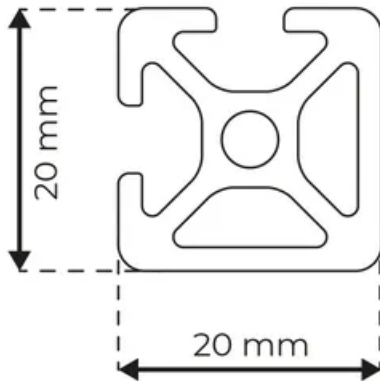

## Profile 5 20x20 Normal 2N90

**System:** 20 - Slot 5  
**Dimensions:** 20x20  
**Length (mm):** 3000  
**Material Quality:** Normal  
**Profile Type:** Closed

## General Data

Designation	System	Ix (cm <sup>4</sup> )	Iy (cm <sup>4</sup> )	Wx (cm <sup>3</sup> )	Wy (cm <sup>3</sup> )
RP4900	20 - Slot 5	0.82	0.82	0.79	0.79

Designation	A (cm <sup>2</sup> )	Mass (kg/m)
RP4900	2.01	0.53