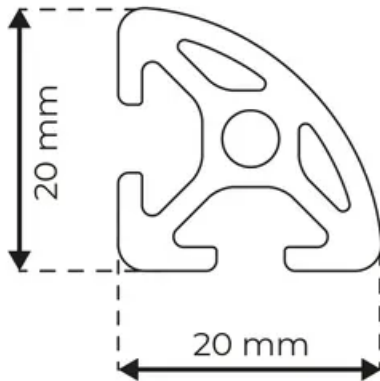

Profile 5 20x20R Normal

System: 20 - Slot 5
Dimensions: 20x20
Length (mm): 3000
Material Quality: Normal
Profile Type: Radiused

General Data

Designation	System	I_x (cm ⁴)	I_y (cm ⁴)	W_x (cm ³)	W_y (cm ³)
RP4110	20 - Slot 5	0.58	0.58	0.54	0.54

Designation	A (cm ²)	Mass (kg/m)
RP4110	1.72	0.47