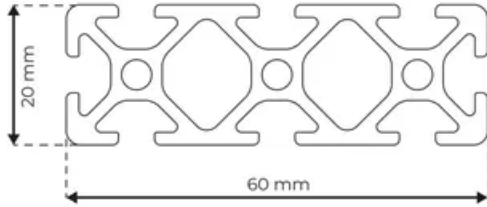

Profile 5 60x20 Normal

System: 20 - Slot 5
Dimensions: 60x20
Length (mm): 3000
Material Quality: Normal
Profile Type: Open

General Data

Designation	System	Ix (cm ⁴)	Iy (cm ⁴)	Wx (cm ³)	Wy (cm ³)
RP4050	20 - Slot 5	16.07	2.07	5.36	2.07

Designation	A (cm ²)	Mass (kg/m)
RP4050	4.76	1.28