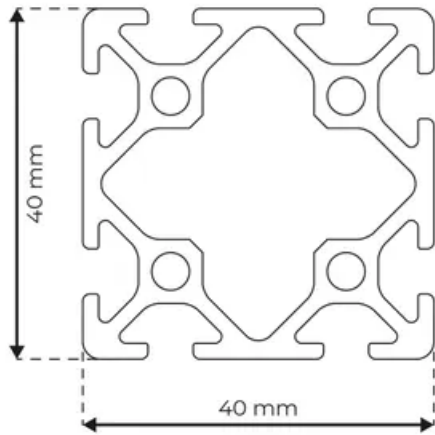

Profile 5 40x40 Normal

System: 20 - Slot 5
Dimensions: 40x40
Length (mm): 6000
Material Quality: Normal
Profile Type: Open

General Data

Designation	System	Ix (cm ⁴)	Iy (cm ⁴)	Wx (cm ³)	Wy (cm ³)
RP4070	20 - Slot 5	9.24	9.24	4.62	4.62

Designation	A (cm ²)	Mass (kg/m)
RP4070	5.1	1.38