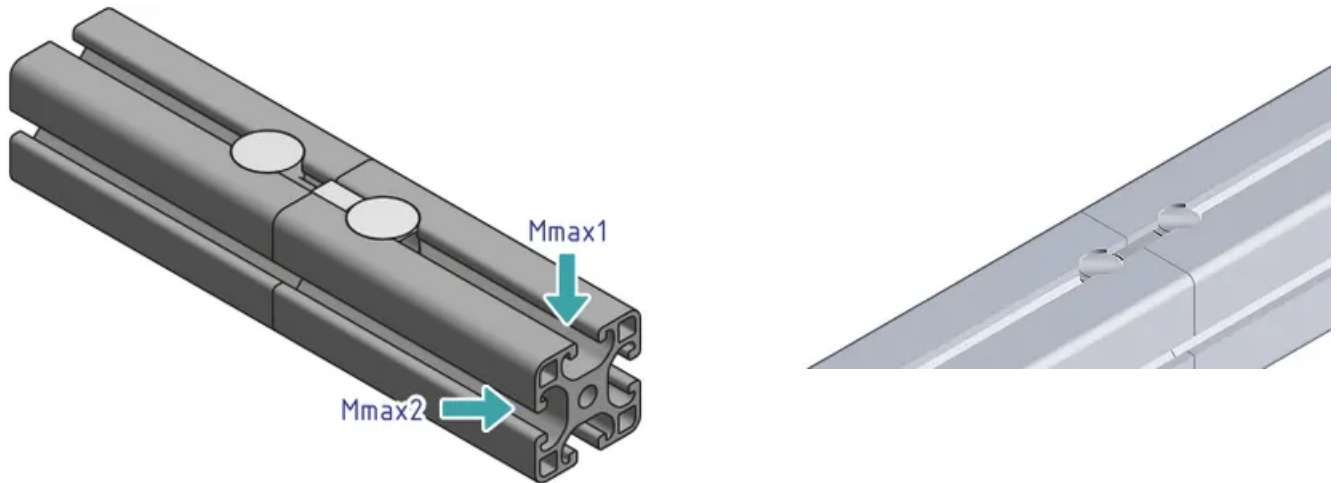

## Universal Butt Connector

Links the face ends of two aluminium profile from the same series. Supplied with mounting kit.

Material Connector: Galvanised die-cast zinc

**System:** 30 - Slot 6; 20 - Slot 5

### General Data

Designation	Description	System	A	D	H
PV4030	Universal connector set (2 universal connectors, 1 M4 × 20 screw (DIN912), 1 M4 nut (DIN934))	20 - Slot 5	32	11.8	8.5
PV3016	Universal connector set (2 universal connectors, 1 M6 × 35 screw (ISO7380), 1 M6 nut (DIN934))	30 - Slot 6	46	15.7	12.5