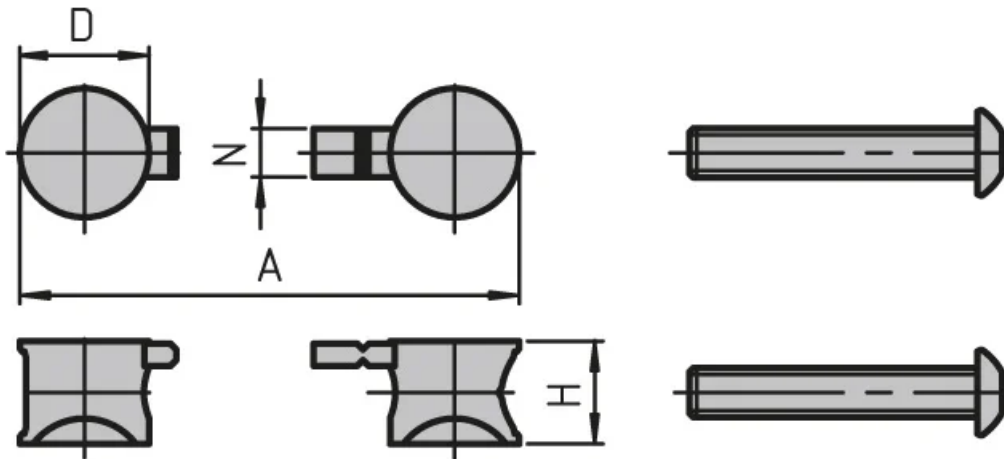

## Universal Butt Connector

Links the face ends of two aluminium profile from the same series. Supplied with mounting kit.

Material Connector: Galvanised die-cast zinc

**System:** 30 - Slot 6; 20 - Slot 5

**Type:** Fasteners

### General Data

Designation	Description	System	A	D	H
PV4030	Universal connector set (2 universal connectors, 1 M4 × 20 screw (DIN912), 1 M4 nut (DIN934))	20 - Slot 5	32	11.8	8.5
PV3016	Universal connector set (2 universal connectors, 1 M6 × 35 screw (ISO7380), 1 M6 nut (DIN934))	30 - Slot 6	46	15.7	12.5