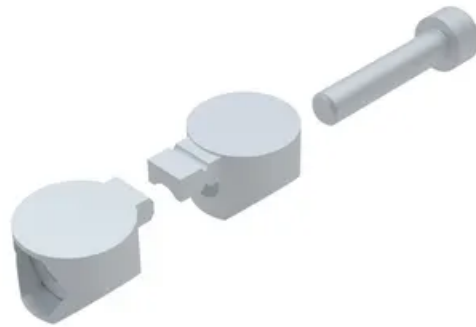

## Universal Butt Connector

Links the face ends of two aluminium profile from the same series. Supplied with mounting kit.

Material Connector: Galvanised die-cast zinc

**System:** 30 - Slot 6; 20 - Slot 5

**Type:** Fasteners

### General Data

Designation	Description	System	A	D	H
PV4030	Universal connector set (2 universal connectors, 1 M4 × 20 screw (DIN912), 1 M4 nut (DIN934))	20 - Slot 5	32	11.8	8.5
PV3016	Universal connector set (2 universal connectors, 1 M6 × 35 screw (ISO7380), 1 M6 nut (DIN934))	30 - Slot 6	46	15.7	12.5