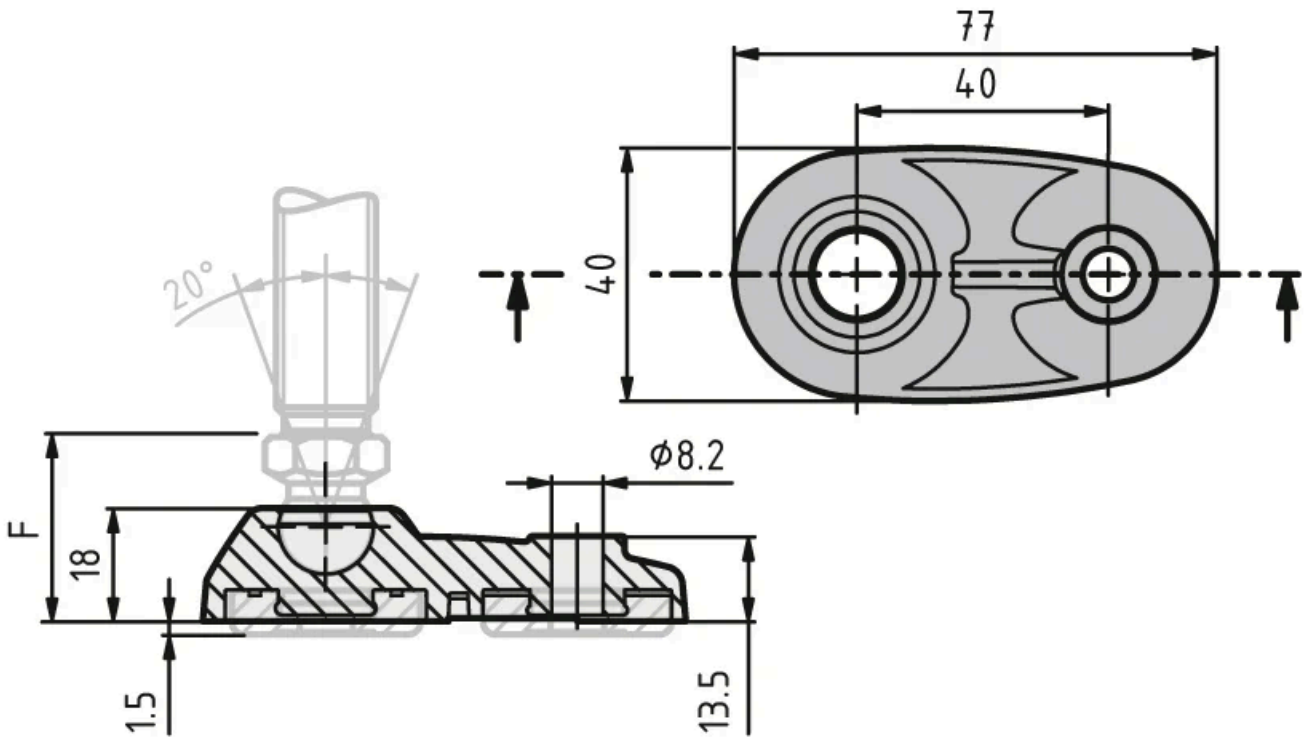

Base 40 with Arm, Ball 15

Pivoting knuckle foot for levelling and reliable floor mounting

Material: Plastic (PA), glass bead-reinforced

Colour: Black

Carrying capacity: 600 kg

Matching threaded rod – threaded rods for hinged knuckle foot, ball 15.

Please note that the threaded rod is not included and must be ordered separately.

System: 40 - Slot 8; 30 - Slot 6; 20 - Slot 5

Type: Feet

General Data

Designation	Description	Base	F1	F2	F3
RA5194	Base with arm	40	29.5	32.5	33.5