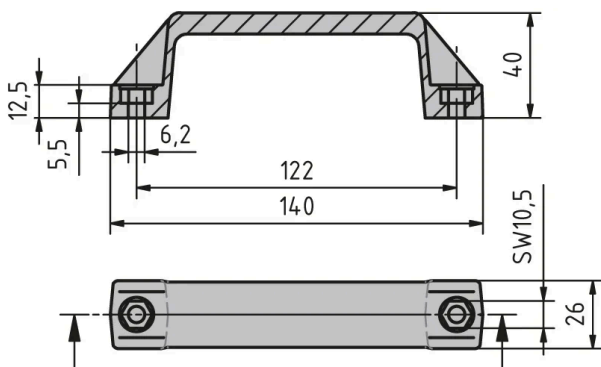

Bow Handle

Mounts on doors, flaps and aluminium profiles.

Material: Plastic (PA), fibreglass reinforced

On-site mount: By cheese head screw at the front and screw/nut at the back.

System: 40 - Slot 8; 30 - Slot 6; 20 - Slot 5

Type: Handles

General Data

Designation	Description	Dimensions
RA1565	Bow handle 120 E PA	26 × 40 × 140
RA1585	Bow handle 160 E PA	28 × 53.5 × 166