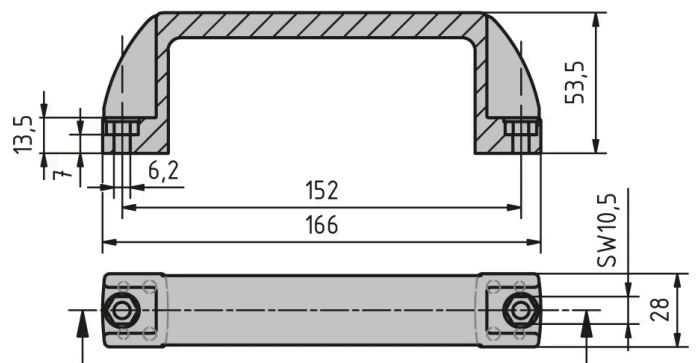

Bow Handle

Mounts on doors, flaps and aluminium profiles.

Material: Plastic (PA), fibreglass reinforced

On-site mount: By cheese head screw at the front and screw/nut at the back.

System: 40 - Slot 8; 30 - Slot 6; 20 - Slot 5

Type: Handles

General Data

Designation	Description	Dimensions
RA1565	Bow handle 120 E PA	26 × 40 × 140
RA1585	Bow handle 160 E PA	28 × 53.5 × 166