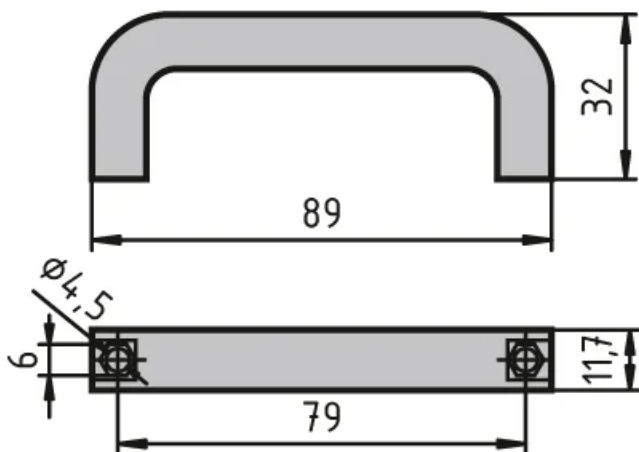

Cap: Clips on to the handle

**System:** 40 - Slot 8; 30 - Slot 6; 20 - Slot 5

**Type:** Handles

## General Data

Designation	Description
RA4075	Handle PA 80
RA1580	Handle PA 120
RA1577	Cap for handle PA120
RA1570	Handle PA 160

Designation	Description
RA1575	Cap for handle PA160