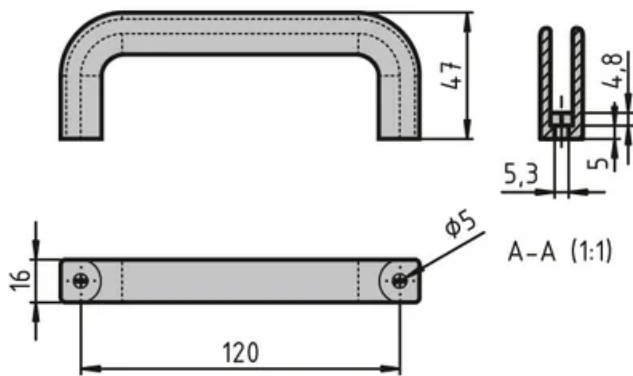

## Handle

Mounts on doors, flaps and aluminium profiles.

Material: Plastic (PA), fibreglass reinforced.

Colour: Black (other colours available on inquiry).

On-site mount: by cheese head screw at the front and screw/nut at the back.

Cap: Clips on to the handle

**System:** 40 - Slot 8; 30 - Slot 6; 20 - Slot 5

**Type:** Handles

## General Data

Designation	Description
RA4075	Handle PA 80
RA1580	Handle PA 120
RA1577	Cap for handle PA120
RA1570	Handle PA 160

Designation	Description
RA1575	Cap for handle PA160