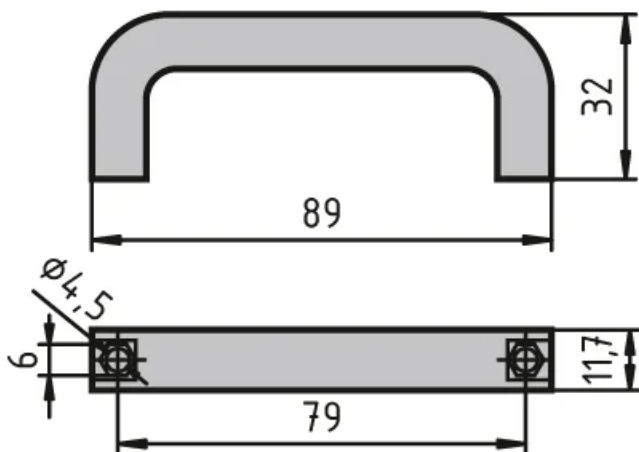

Cap: Clips on to the handle

System: 40 - Slot 8; 30 - Slot 6; 20 - Slot 5

Type: Handles

General Data

Designation	Description
RA4075	Handle PA 80
RA1580	Handle PA 120
RA1577	Cap for handle PA120
RA1570	Handle PA 160