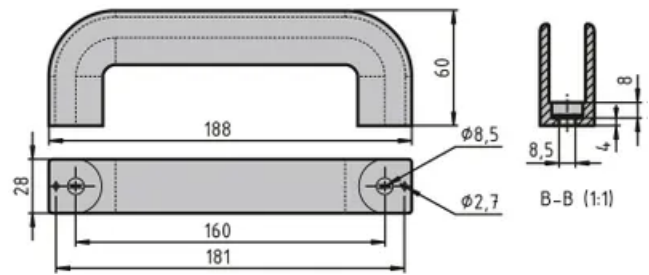

Handle

Mounts on doors, flaps and aluminium profiles.

Material: Plastic (PA), fibreglass reinforced.

Colour: Black (other colours available on inquiry).

On-site mount: by cheese head screw at the front and screw/nut at the back.

Cap: Clips on to the handle

System: 40 - Slot 8; 30 - Slot 6; 20 - Slot 5

Type: Handles

General Data

Designation	Description
RA4075	Handle PA 80
RA1580	Handle PA 120
RA1577	Cap for handle PA120
RA1570	Handle PA 160