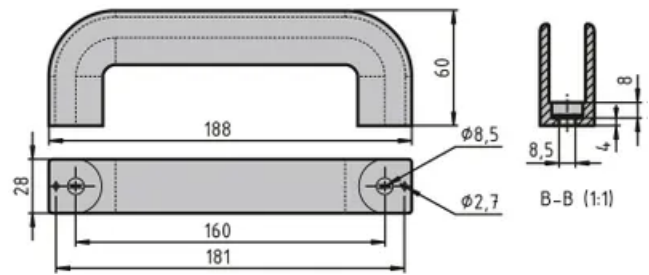

## Handle

Mounts on doors, flaps and aluminium profiles.

Material: Plastic (PA), fibreglass reinforced.

Colour: Black (other colours available on inquiry).

On-site mount: by cheese head screw at the front and screw/nut at the back.

Cap: Clips on to the handle

**System:** 40 - Slot 8; 30 - Slot 6; 20 - Slot 5

**Type:** Handles