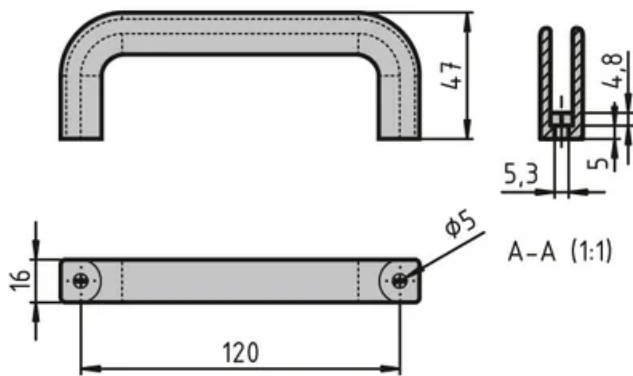

Handle

Mounts on doors, flaps and aluminium profiles.

Material: Plastic (PA), fibreglass reinforced.

Colour: Black (other colours available on inquiry).

On-site mount: by cheese head screw at the front and screw/nut at the back.

Cap: Clips on to the handle

System: 40 - Slot 8; 30 - Slot 6; 20 - Slot 5

Type: Handles

General Data

Designation	Description
RA4075	Handle PA 80
RA1580	Handle PA 120
RA1577	Cap for handle PA120
RA1570	Handle PA 160

Designation	Description
RA1575	Cap for handle PA160