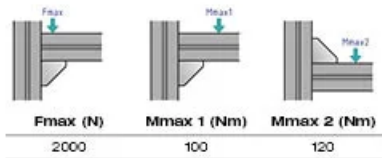

Bracket 60 × 60

Material: Bracket: Uncoated die-cast zinc
Cap: Black plastic (PA)

Slot 6 mounting material:
8× M6 slot 6 slot nuts with step
8× M6 × 14 screw (DIN 7380)
Slot 12 mounting material:
8× M8 slot 12 slot nuts with step
8× washer (DIN 125)
8× M8×28 screw (DIN7380)

System: 30 - Slot 6

Type: Angles Brackets and Corners; Fasteners

General Data

Designation	Description	System	ESD
PZ5010	Bracket 60 × 60	30 - Slot 6	-
PZ5011	Bracket 60 × 60 with mounting material and ABDK	30 - Slot 6	Yes
PZ5012	Bracket 60 × 60 silver powder coated with mounting material and ABDK	30 - Slot 6	-
PA1205	Cap 60 × 60	30 - Slot 6	-
PZ5013	Bracket 60 × 60 with mounting material and ABDK	30 - Slot 6	Yes
SZ0967N	Corner Bracket Zn 30 x 30	30 - Slot 6	-
SZ0965N	Corner Bracket Zn 20 x 20	30 - Slot 6	-
SZ0964N	SZ0964N Corner bracket ZN 20x20 Set	30 - Slot 6	-