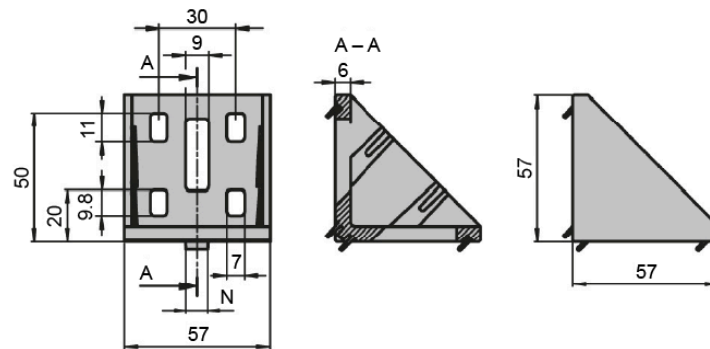

Bracket 60 × 60

Material: Bracket: Uncoated die-cast zinc
Cap: Black plastic (PA)

Slot 6 mounting material:
8× M6 slot 6 slot nuts with step
8× M6 × 14 screw (DIN 7380)
Slot 12 mounting material:
8× M8 slot 12 slot nuts with step
8× washer (DIN 125)
8× M8×28 screw (DIN7380)

System: 30 - Slot 6

Type: Angles Brackets and Corners; Fasteners

General Data

Designation	Description	System	ESD
PZ5010	Bracket 60 × 60	30 - Slot 6	-
PZ5011	Bracket 60 × 60 with mounting material and ABDK	30 - Slot 6	Yes
PZ5012	Bracket 60 × 60 silver powder coated with mounting material and ABDK	30 - Slot 6	-
PA1205	Cap 60 × 60	30 - Slot 6	-
PZ5013	Bracket 60 × 60 with mounting material and ABDK	30 - Slot 6	Yes
SZ0967N	Corner Bracket Zn 30 x 30	30 - Slot 6	-
SZ0965N	Corner Bracket Zn 20 x 20	30 - Slot 6	-
SZ0964N	SZ0964N Corner bracket ZN 20x20 Set	30 - Slot 6	-