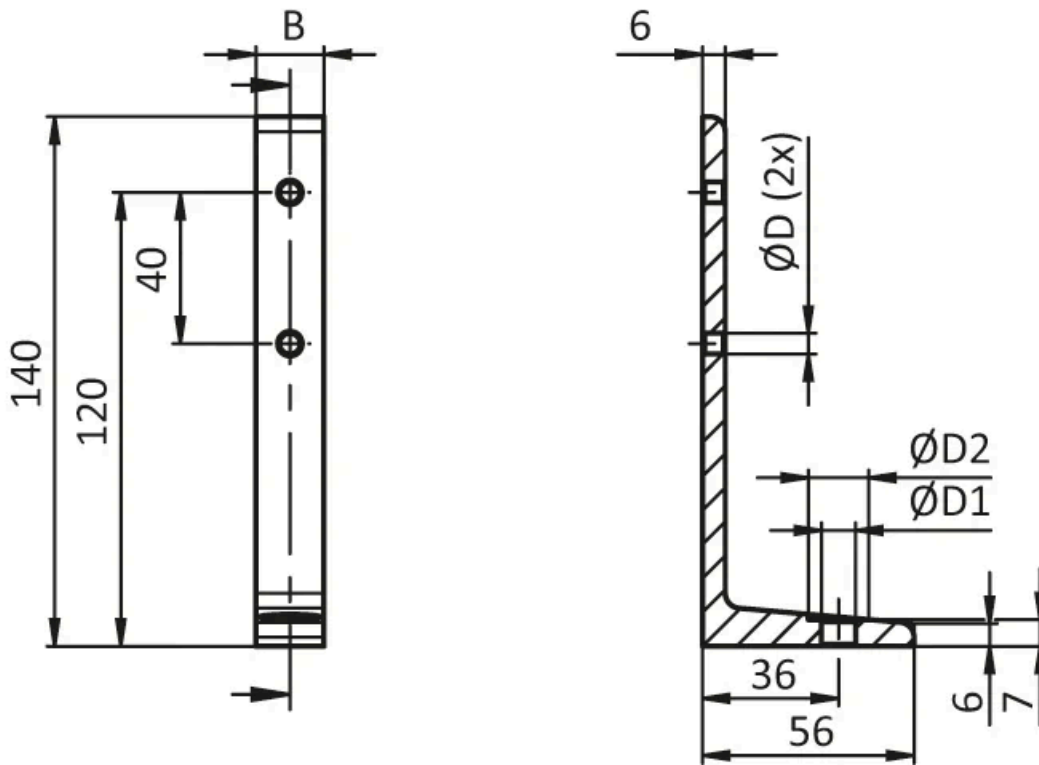

Floor Bracket 18x140

To securely fix aluminium profiles to the floor.
Material: Aluminium

System: 20 - Slot 5

Type: Angles Brackets and Corners; Fasteners

General Data

Designation	Description	System	B	Ä, D	Ä, D1
PZ5236	Floor Bracket 1 slot version	20 - Slot 5	18	5.5	9

Designation	Ä, D2	Weight (g)
PZ5236	16	57