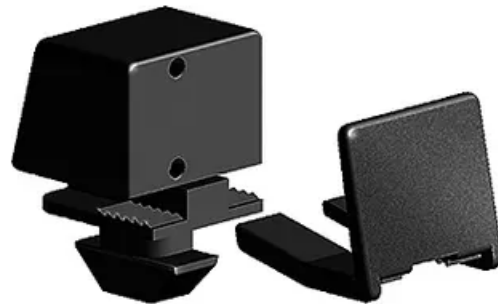

Clamping Pad

For fastening surface elements to aluminium profiles without tools.

Material: Plastic (PA), fibreglass-reinforced

Clamping width: 1-9 mm surface elements

System: 30 - Slot 6; 20 - Slot 5

Type: Fixing Blocks/Fastening Elements

General Data

Designation	Description	System	Colour	A1	A2
PZ4115	Clamping pad	20 - Slot 5	Black	4	1.6
PZ5064	2 mm clamping pad spacer	20 - Slot 5	Black	-	-
PZ5065	3 mm clamping pad spacer	20 - Slot 5	Black	-	-
PZ5066	4 mm clamping pad spacer	20 - Slot 5	Black	-	-
PZ5067	Clamping pad	20 - Slot 5	traffic grey, similar to RAL7042	4	1.6
PZ3165	Clamping pad	30 - Slot 6	Black	7	2.7
PZ5068	Clamping pad	30 - Slot 6	traffic grey, similar to RAL7042	7	2.7