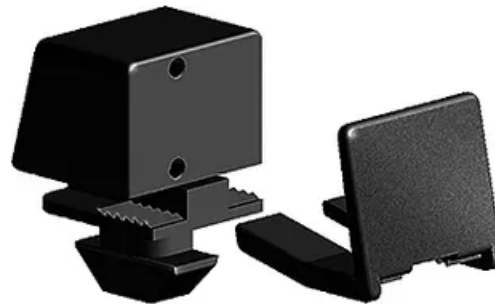

Clamping Pad

For fastening surface elements to aluminium profiles without tools.

Material: Plastic (PA), fibreglass-reinforced

Clamping width: 1-9 mm surface elements

System: 30 - Slot 6; 20 - Slot 5

Type: Fixing Blocks/Fastening Elements

General Data

Designation	Description	System	Colour	A1	A2
PZ4115	Clamping pad	20 - Slot 5	Black	4	1.6
PZ5064	2 mm clamping pad spacer	20 - Slot 5	Black	-	-
PZ5065	3 mm clamping pad spacer	20 - Slot 5	Black	-	-
PZ5066	4 mm clamping pad spacer	20 - Slot 5	Black	-	-
PZ5067	Clamping pad	20 - Slot 5	traffic grey, similar to RAL7042	4	1.6
PZ3165	Clamping pad	30 - Slot 6	Black	7	2.7
PZ5068	Clamping pad	30 - Slot 6	traffic grey, similar to RAL7042	7	2.7