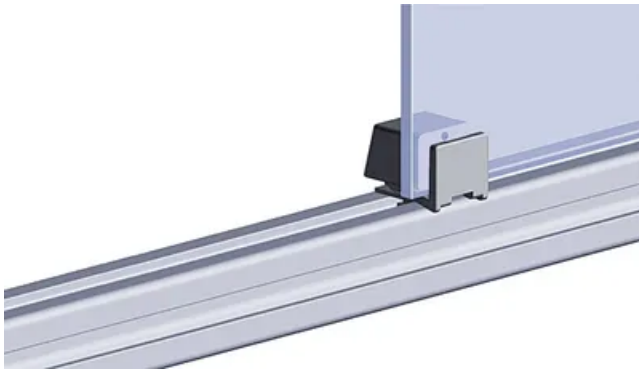

Clamping Pad

For fastening surface elements to aluminium profiles without tools.

Material: Plastic (PA), fibreglass-reinforced

Clamping width: 1-9 mm surface elements

System: 30 - Slot 6; 20 - Slot 5

Type: Fixing Blocks/Fastening Elements

General Data

Designation	Description	System	Colour	A1	A2
PZ4115	Clamping pad	20 - Slot 5	Black	4	1.6
PZ5064	2 mm clamping pad spacer	20 - Slot 5	Black	-	-
PZ5065	3 mm clamping pad spacer	20 - Slot 5	Black	-	-
PZ5066	4 mm clamping pad spacer	20 - Slot 5	Black	-	-
PZ5067	Clamping pad	20 - Slot 5	traffic grey, similar to RAL7042	4	1.6
PZ3165	Clamping pad	30 - Slot 6	Black	7	2.7
PZ5068	Clamping pad	30 - Slot 6	traffic grey, similar to RAL7042	7	2.7