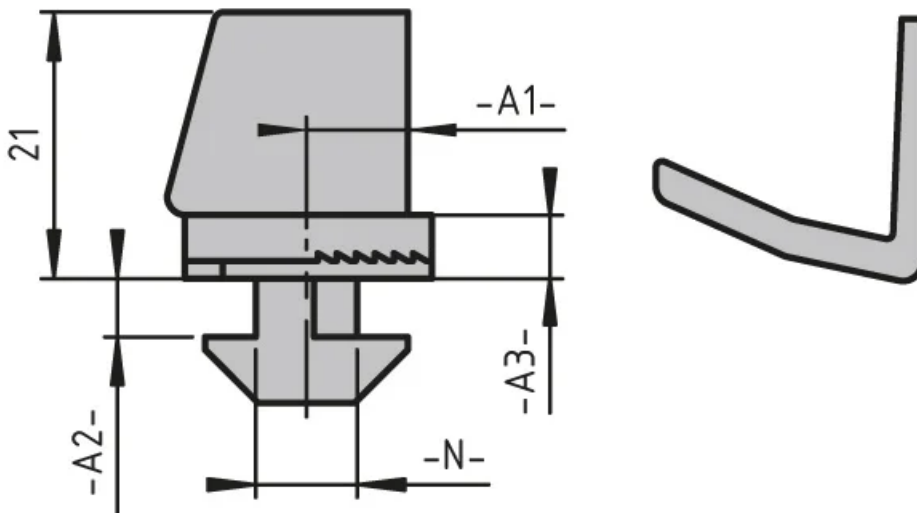

Clamping Pad

For fastening surface elements to aluminium profiles without tools.

Material: Plastic (PA), fibreglass-reinforced

Clamping width: 1-9 mm surface elements

System: 30 - Slot 6; 20 - Slot 5

Type: Fixing Blocks/Fastening Elements

General Data

Designation	Description	System	Colour	A1	A2
PZ4115	Clamping pad	20 - Slot 5	Black	4	1.6
PZ5064	2 mm clamping pad spacer	20 - Slot 5	Black	-	-
PZ5065	3 mm clamping pad spacer	20 - Slot 5	Black	-	-
PZ5066	4 mm clamping pad spacer	20 - Slot 5	Black	-	-
PZ5067	Clamping pad	20 - Slot 5	traffic grey, similar to RAL7042	4	1.6
PZ3165	Clamping pad	30 - Slot 6	Black	7	2.7
PZ5068	Clamping pad	30 - Slot 6	traffic grey, similar to RAL7042	7	2.7