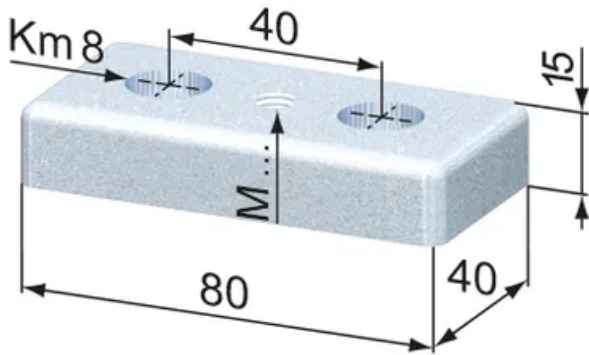

Foot Plates 40 x 80

Material: Steel, zinc-plated

System: 40 - Slot 8

Type: Foot Plates

General Data

Designation	Description	System	Weight (g)
RA1010	Foot Plate 40 x 80 M 8	40 - Slot 8	339
RA1015	Foot Plate 40 x 80 M 10	40 - Slot 8	335
RA1040	Foot Plate 40 x 80 M 12	40 - Slot 8	331
RA1025	Foot Plate 40 x 80 M 16	40 - Slot 8	335