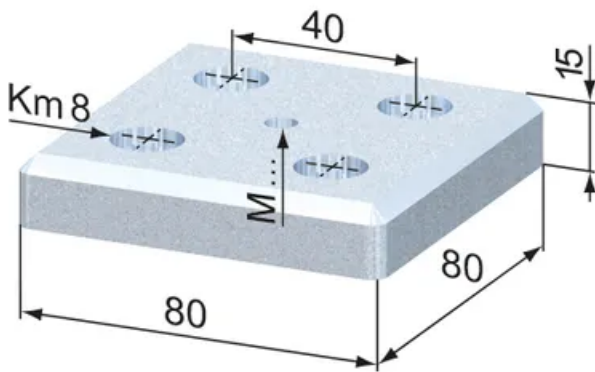

Foot Plates 80 x 80

Material: Steel, zinc-plated

System: 40 - Slot 8

Type: Foot Plates

General Data

Designation	Description	System	Weight (g)
RA1080	Foot Plate 80x80 M 12	40 - Slot 8	694
RA1065	Foot Plate 80x80 M 16	40 - Slot 8	678