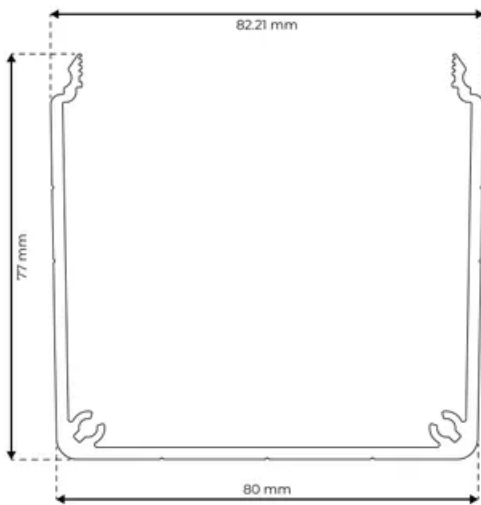

## Wiring Duct 80 x 80

Please note that duct and cover must be ordered separately.

**System:** 40 - Slot 8  
**Length (mm):** 6000

## General Data

Designation	Description	Ix (cm <sup>4</sup> )	Iy (cm <sup>4</sup> )	Wx (cm <sup>3</sup> )	Wy (cm <sup>3</sup> )
RP5030	Wiring Duct 80x80	37.6	70.95	7.17	17.74
RP5050	Wiring Duct Cover 80	0.1	14.91	0.14	3.73

Designation	A (cm <sup>2</sup> )	Mass (kg/m)
RP5030	6.14	1.66
RP5050	2.37	0.64