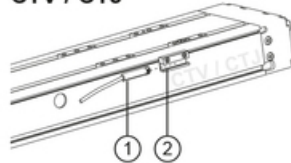

Max. Power Rating (W): 5.5 max.

Current consumption: 10 mA / 24 V max.

Shock/vibration: 50 G / 9 G

LED indicator: Yellow

MTJ / MRJ / MTV

1. Magnetic field sensor
2. Sensor holder

CTV / CTJ

Mounting of magnetic field sensor on CTV and CTJ series requires a HOM sensor holder. For CTV/CTJ 200 a HOM sensor holder is not needed

General Data

Extension cable with connector

Type	Compatibility	
HOM Sensor holder	CTV 90, 110, 145 CTJ: 90, 110, 145	
SMT-65TP-K NC	MTJ / MRJ / MTV / MTJZ: 40, 65, 80, 110 CTV / CTJ: 200	
SMT-65TP-K NC+HOM	CTV 90, 110, 145 CTJ: 90, 110, 145	
SMT-65TP-K NO	MTJ / MRJ / MTV / MTJZ: 40, 65, 80, 110 CTV / CTJ: 200	
SMT-65TP-K NO+HOM	CTV 90, 110, 145 CTJ: 90, 110, 145	
Extension Cable length 2m - Straight connector		
Extension Cable length 5m - Straight connector		
Extension Cable length 2m - Angeled connector		
Extension Cable length 5m - Angeled connector		