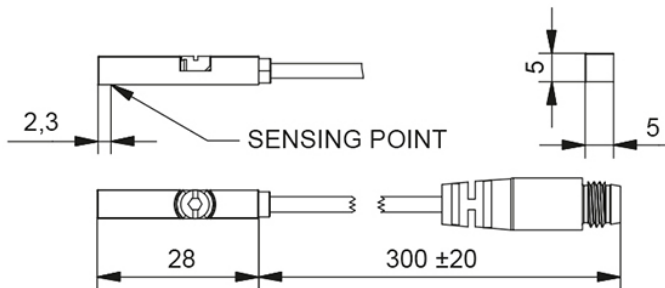

Voltage drop: 1.5 V / 200 mA max.

Protection Class: IP67

Electrical connection: M8, 3-pin

Extension cable: Energy chain compliant

Cable material length: PU - 0.3 m

Output: PNP

Operating Voltage (V DC): 10 ~ 28

Max. Power Rating (W): 5.5 max.

Current consumption: 10 mA / 24 V max.

Shock/vibration: 50 G / 9 G

LED indicator: Yellow

MTJ / MRJ / MTV

1. Magnetic field sensor
2. Sensor holder

CTV / CTJ

Mounting of magnetic field sensor on CTV and CTJ series requires a HOM sensor holder. For CTV/CTJ 200 a HOM sensor holder is not needed

General Data

Extension cable with connector

Type	Compatibility	
HOM Sensor holder	CTV 90, 110, 145 CTJ: 90, 110, 145	
SMT-65TP-K NC	MTJ / MRJ / MTV / MTJZ: 40, 65, 80, 110 CTV / CTJ: 200	
SMT-65TP-K NC+HOM	CTV 90, 110, 145 CTJ: 90, 110, 145	
SMT-65TP-K NO	MTJ / MRJ / MTV / MTJZ: 40, 65, 80, 110 CTV / CTJ: 200	
SMT-65TP-K NO+HOM	CTV 90, 110, 145 CTJ: 90, 110, 145	
Extension Cable length 2m - Straight connector		
Extension Cable length 5m - Straight connector		
Extension Cable length 2m - Angeled connector		
Extension Cable length 5m - Angeled connector		

General Data

Designation	Compatible with
Extension Cable length 5m - Straight connector - 8147	-
Extension Cable length 2m - Angled connector - 9017	-
Extension Cable length 5m - Angled connector - 9019	-