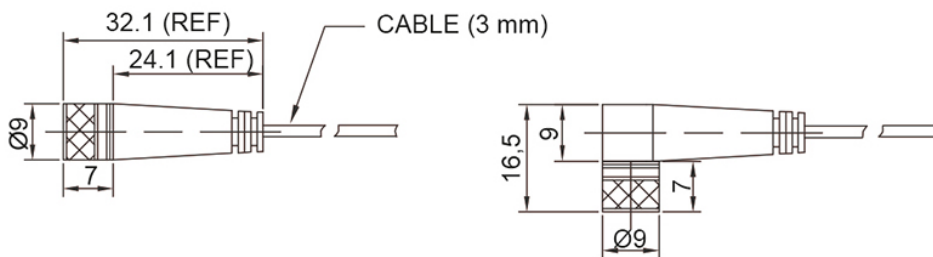

Voltage drop: 1.5 V / 200 mA max.

Protection Class: IP67

Electrical connection: M8, 3-pin

Extension cable: Energy chain compliant

Cable material length: PU - 0.3 m

Output: PNP

Operating Voltage (V DC): 10 ~ 28

Max. Power Rating (W): 5.5 max.

Current consumption: 10 mA / 24 V max.

Shock/vibration: 50 G / 9 G

LED indicator: Yellow

MTJ / MRJ / MTV

1. Magnetic field sensor
2. Sensor holder

CTV / CTJ

Mounting of magnetic field sensor on CTV and CTJ series requires a HOM sensor holder. For CTV/CTJ 200 a HOM sensor holder is not needed

General Data

Extension cable with connector

Type	Compatibility	
HOM Sensor holder	CTV 90, 110, 145 CTJ: 90, 110, 145	
SMT-65TP-K NC	MTJ / MRJ / MTV / MTJZ: 40, 65, 80, 110 CTV / CTJ: 200	
SMT-65TP-K NC+HOM	CTV 90, 110, 145 CTJ: 90, 110, 145	
SMT-65TP-K NO	MTJ / MRJ / MTV / MTJZ: 40, 65, 80, 110 CTV / CTJ: 200	
SMT-65TP-K NO+HOM	CTV 90, 110, 145 CTJ: 90, 110, 145	
Extension Cable length 2m - Straight connector		
Extension Cable length 5m - Straight connector		
Extension Cable length 2m - Angeled connector		
Extension Cable length 5m - Angeled connector		

General Data

Designation	Compatible with
Extension Cable length 5m - Straight connector - 8147	-
Extension Cable length 2m - Angled connector - 9017	-
Extension Cable length 5m - Angled connector - 9019	-