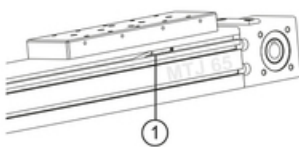

Max. Power Rating (W): 5.5 max.

Current consumption: 10 mA / 24 V max.

Shock/vibration: 50 G / 9 G

LED indicator: Yellow

MTJ / MRJ / MTV

1. Magnetic field sensor
2. Sensor holder

CTV / CTJ

Mounting of magnetic field sensor on CTV and CTJ series requires a HOM sensor holder. For CTV/CTJ 200 a HOM sensor holder is not needed

General Data

Extension cable with connector

Type	Compatibility	
HOM Sensor holder	CTV 90, 110, 145 CTJ: 90, 110, 145	
SMT-65TP-K NC	MTJ / MRJ / MTV / MTJZ: 40, 65, 80, 110 CTV / CTJ: 200	
SMT-65TP-K NC+HOM	CTV 90, 110, 145 CTJ: 90, 110, 145	
SMT-65TP-K NO	MTJ / MRJ / MTV / MTJZ: 40, 65, 80, 110 CTV / CTJ: 200	
SMT-65TP-K NO+HOM	CTV 90, 110, 145 CTJ: 90, 110, 145	
Extension Cable length 2m - Straight connector		
Extension Cable length 5m - Straight connector		
Extension Cable length 2m - Angeled connector		
Extension Cable length 5m - Angeled connector		