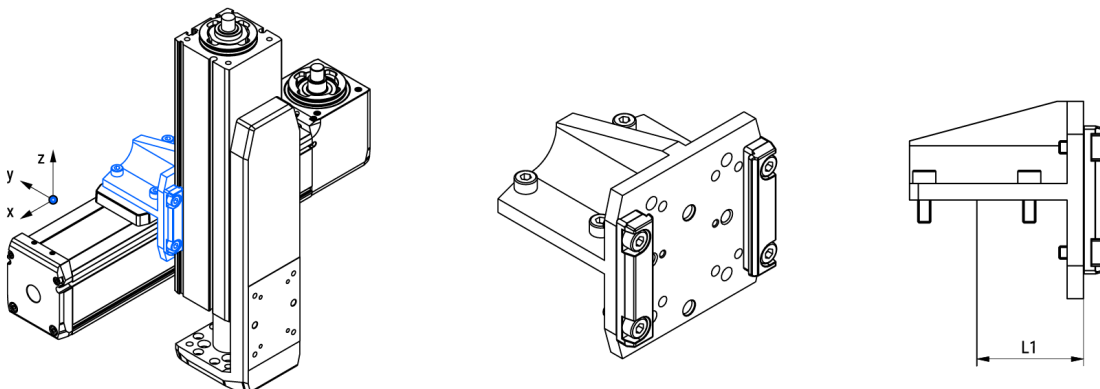

## Connection plates

Mini linear units MGBS and MGTB can be mounted to one another using the standard connection plates CP. The standard connection plates support mounting with clamps (profile to carriage) or with screws (carriage to carriage). Mounting of the mini electric cylinders MCE or the mini electric sliders MSCE is also possible.

Components needed for mounting (i.e.: screws, clamping fixtures, centering rings) are included.

Dimensions in mm.

### Connection plates for the XY combinations (carriage-profile mounting)

### Connection plates for the XZ combinations (carriage-profile mounting)