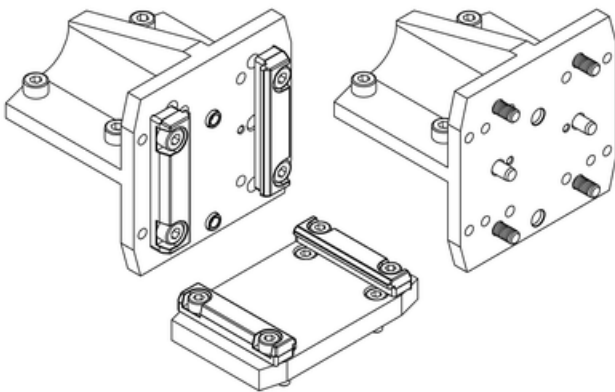

## Connection plates

Mini linear units MGBS and MGTB can be mounted to one another using the standard connection plates CP. The standard connection plates support mounting with clamps (profile to carriage) or with screws (carriage to carriage). Mounting of the mini electric cylinders MCE or the mini electric sliders MSCE is also possible.

Components needed for mounting (i.e.: screws, clamping fixtures, centering rings) are included.

Dimensions in mm.

### Connection plates for the XY combinations (carriage-profile mounting)

### Connection plates for the XZ combinations (carriage-profile mounting)