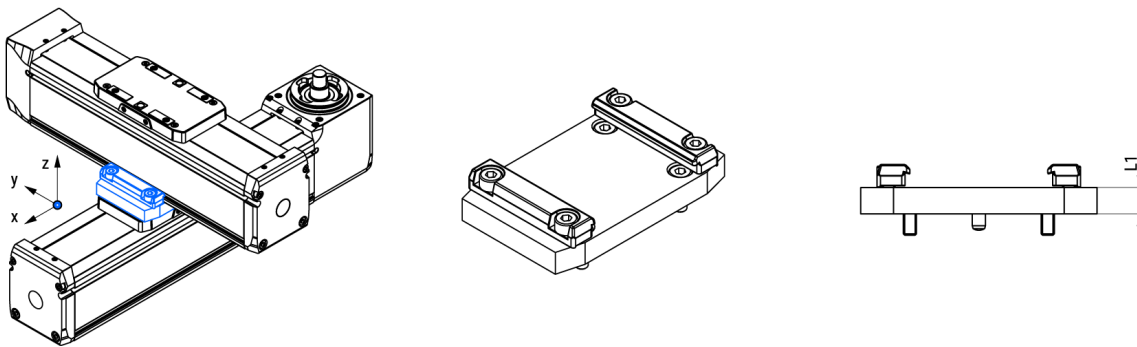

## Connection plates

Mini linear units MGBS and MGTB can be mounted to one another using the standard connection plates CP. The standard connection plates support mounting with clamps (profile to carriage) or with screws (carriage to carriage). Mounting of the mini electric cylinders MCE or the mini electric sliders MSCE is also possible.

Components needed for mounting (i.e.: screws, clamping fixtures, centering rings) are included.

Dimensions in mm.

### Connection plates for the XY combinations (carriage-profile mounting)

### Connection plates for the XZ combinations (carriage-profile mounting)