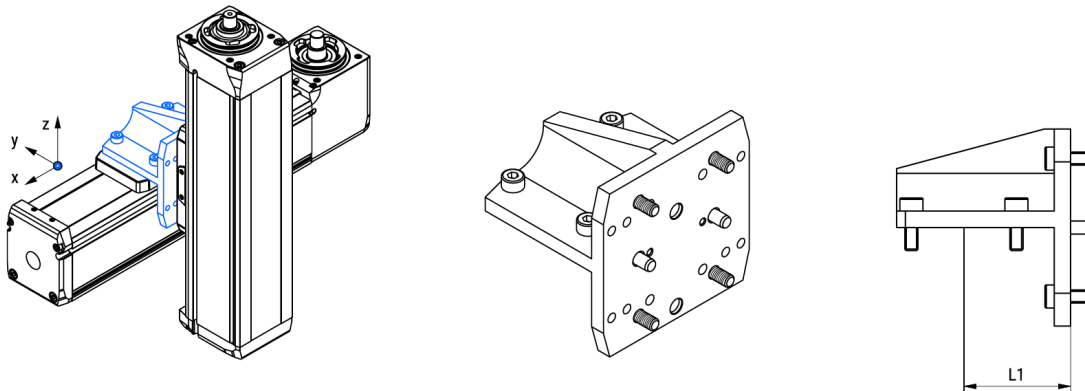

Connection plates for the XZ combinations (carriage-carriage mounting)

Designation	Compatible with	Mass (kg)	Mounting	X-Axis	Y-Axis
CP MG32 XY MG32 KPL - 110994	MGBS/MGTB 32	0.057	Carriage-profile	MGBS/MGTB 32	MGBS/MGTB 32
CP MG45 XY MG45 KPL - 111005	MGBS/MGTB 45	0.115	Carriage-profile	MGBS/MGTB 45	MGBS/MGTB 45
CP MG60 XY MG32 KPL - 112563	MGBS/MGTB 32, 60	0.165	Carriage-profile	MGBS/MGTB 60	MGBS/MGTB 32
CP MG60 XY MG60 KPL - 112562	MGBS/MGTB 60	0.191	Carriage-profile	MGBS/MGTB 60	MGBS/MGTB 60
CP MG32 XZ MG32 KPL - 111001	MGBS/MGTB 32	0.095	Carriage-profile	MGBS/MGTB 32	-
CP MG45 XZ MG32 KPL - 111006	MGBS/MGTB 32, 45	0.161	Carriage-profile	MGBS/MGTB 45	-
CP MG45 XZ MG45 KPL - 111008	MGBS/MGTB 45	0.161	Carriage-profile	MGBS/MGTB 45	-
CP MG60 XZ MG32 KPL - 112569	MGBS/MGTB 32, 60	0.320	Carriage-profile	MGBS/MGTB 60	-
CP MG60 XZ MG45 KPL - 112568	MGBS/MGTB 45, 60	0.320	Carriage-profile	MGBS/MGTB 60	-
CP MG60 XZ MG60 KPL - 112567	MGBS/MGTB 60	0.346	Carriage-profile	MGBS/MGTB 60	-
CP MG32 XZ MSCE25 KPL - 111003	MGBS/MGTB 32, MCE/MSCE 25	0.095	Carriage-profile	MGBS/MGTB 32	-
CP MG32 XZ MSCE32 KPL - 111004	MGBS/MGTB 32, MCE/MSCE 32	0.095	Carriage-profile	MGBS/MGTB 32	-
CP MG45 XZ MSCE32 KPL - 111010	MGBS/MGTB 32, MCE/MSCE 32	0.162	Carriage-profile	MGBS/MGTB 45	-
CP MG45 XZ MSCE45 KPL - 111011	MGBS/MGTB 32, MCE/MSCE 45	0.162	Carriage-profile	MGBS/MGTB 45	-
CP MG60 XZ MSCE32 KPL - 112570	MGBS/MGTB 32, MCE/MSCE 32	0.320	Carriage-profile	MGBS/MGTB 60	-
CP MG60 XZ MSCE45 KPL - 112571	MGBS/MGTB 32, MCE/MSCE 45	0.321	Carriage-profile	MGBS/MGTB 60	-
CP MG32 XZ MG32Z KPL - 111002	MGBS/MGTB 32	0.071	Carriage-carriage	MGBS/MGTB 32	-
CP MG45 XZ MG32Z KPL - 111007	MGBS/MGTB 32, 45	0.126	Carriage-carriage	MGBS/MGTB 45	-
CP MG45 XZ MG45Z KPL - 111009	MGBS/MGTB 45	0.131	Carriage-carriage	MGBS/MGTB 45	-
CP MG60 XZ MG32Z KPL - 112566	MGBS/MGTB 32, 60	0.285	Carriage-carriage	MGBS/MGTB 60	-