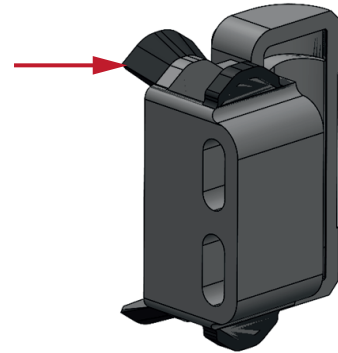

Wipers for Sliders NSW/NSA/NSD/NSDA

Improvement of the selfcentering function of the wipers.

Size 28

Retouching of the mold, wiper lips and centering shape

Size 43-63

Retouching of the mold, wiper lips

Adding a centering platelet in the wiper body for 43 and 63 sizes

T+U Rails

K Rails