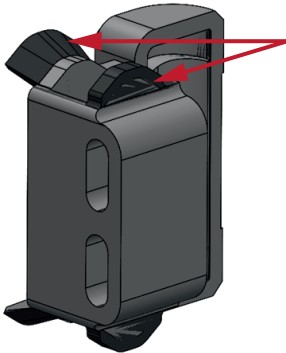

## Wipers for Sliders NSW/NSA/NSD/NSDA

Improvement of the selfcentering function of the wipers.

### Size 28

Retouching of the mold, wiper lips and centering shape

## Adding a centering platelet in the wiper body for 43 and 63 sizes